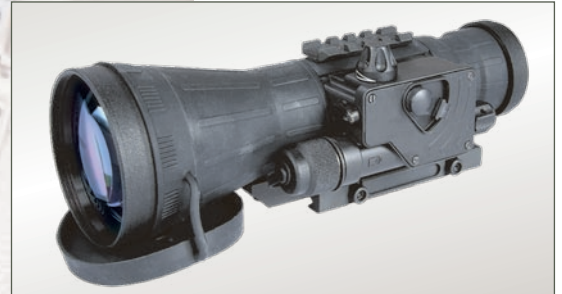

CO-LR IDi MG

Night Vision Clip-On System

The Armasight CO-LR (Clip On – Long Range) is a night vision unit that mounts in front of any existing day scope, converting the scope into a night vision-capable device with a viewing range of up to 1000 yards. Suitable for use with most commercial and military specification daytime scopes (up to 12X magnification), the CO-LR can be mounted/dismounted on any standard Picatinny rail in seconds, with no special tools required. Because the CO-LR can be mounted to an existing day scope, no re-zeroing is required. The CO-LR allows the user to maintain consistent positioning and shooting accuracy, all while maintaining the use of a fully familiar day scope.

The CO-LR is packed with innovative features like automatic brightness control, bright light shut-off, and wireless remote control. MIL-STD-810 housing of CO-LR is designed to take just about anything the great outdoors can throw at it.

- Ⓐ **Simple and quick conversion of day scope to Night Vision**
- Ⓐ **Manual Gain control**
- Ⓐ **Mounts in front of rifle scope with no re-zeroing required**
- Ⓐ **Equipped with wireless remote control**
- Ⓐ **Powered by a single alkaline 1.5V AA or 3V CR123A lithium battery**
- Ⓐ **Quick-release mount**
- Ⓐ **Mil standard compliant**
- Ⓐ **Limited two-year warranty**